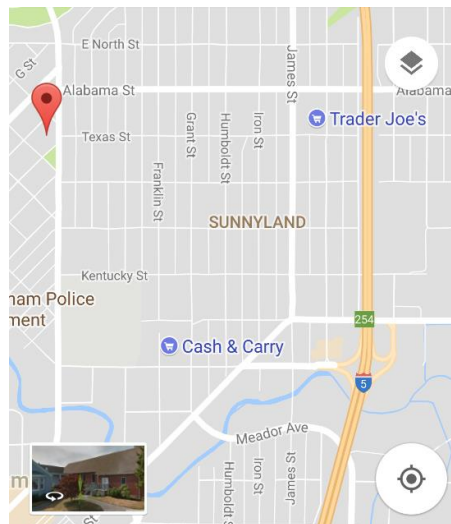

PUBLIC INFORMATION AND COOPERATION WITH THE PROFESSIONAL COMMUNITY AREA QUARTERLY

Saturday February 10th
2018

First Congregational church

2401 Cornwall Ave.

Bellingham WA 98225

9 am Fellowship (Coffee, tea and
muffins provided!)

10am to 3pm Business

Take the Iowa St exit, **EXIT 254**, toward State St. **Turn left onto Iowa St.**

If you are on Moore St and reach Kentucky St you've gone a little too far **Turn right onto James St.** James St is just past King St. If you reach Iron St you've gone a little too far

Turn left onto Alabama St. Alabama St is just past Texas St. **Turn left onto Cornwall Ave.**

Cornwall Ave is just past Dean Ave. If you reach F St you've gone a little too far. **First Congregational Church is on your right.**